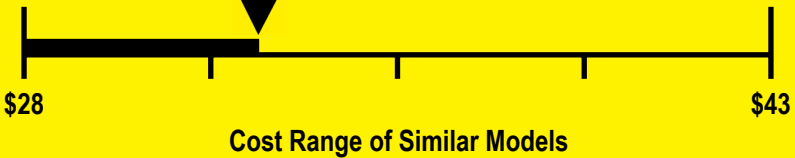

U.S. Government

Federal law prohibits removal of this label before consumer purchase.

ENERGYGUIDE

Dishwasher
Capacity: Standard

Felix Storch, Inc.
Model DW2435SSADA

Estimated Yearly Energy Cost (when used with an electric water heater)

\$32

234 kWh

Estimated Yearly Electricity Use

\$21

Estimated Yearly Operating Cost
(when used with a natural gas water heater)

Your cost will depend on your utility rates and use.

- Cost range based only on standard capacity models.
- Estimated energy cost based on four wash loads a week and a national average electricity cost of 14 cents per kWh and natural gas cost of \$1.05 per therm.
- For more information, visit www.ftc.gov/energy.